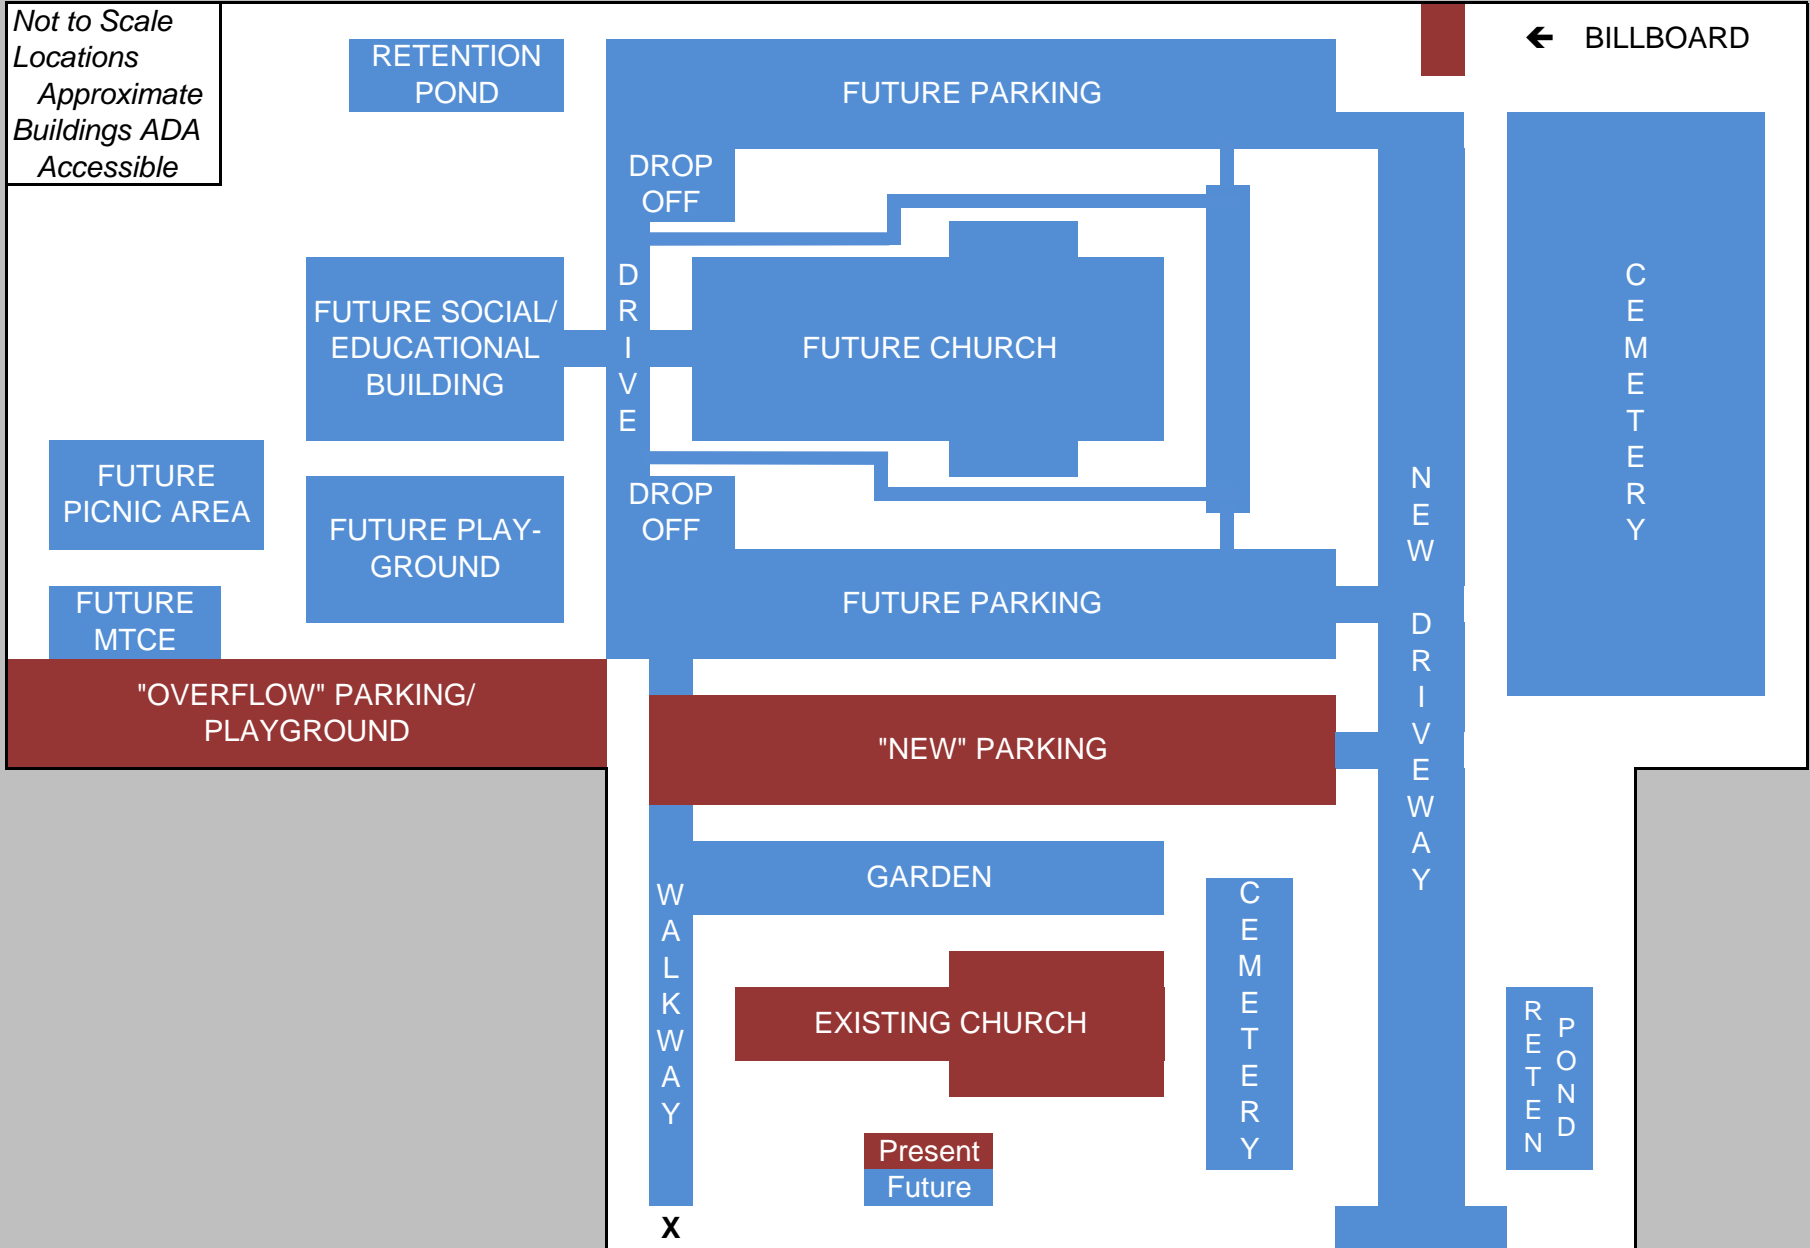

St. Vladimir Orthodox Church Community - Future Campus  
DRAFT - as of 8/26/13

INTERSTATE 94

Not to Scale  
Locations  
Approximate  
Buildings ADA  
Accessible

JACKSON RD.

St. Vladimir Orthodox Church Community - Future Campus  
DRAFT - as of 8/26/13

INTERSTATE 94

Not to Scale  
Locations  
Approximate  
Buildings ADA  
Accessible

Present  
Future

JACKSON RD.