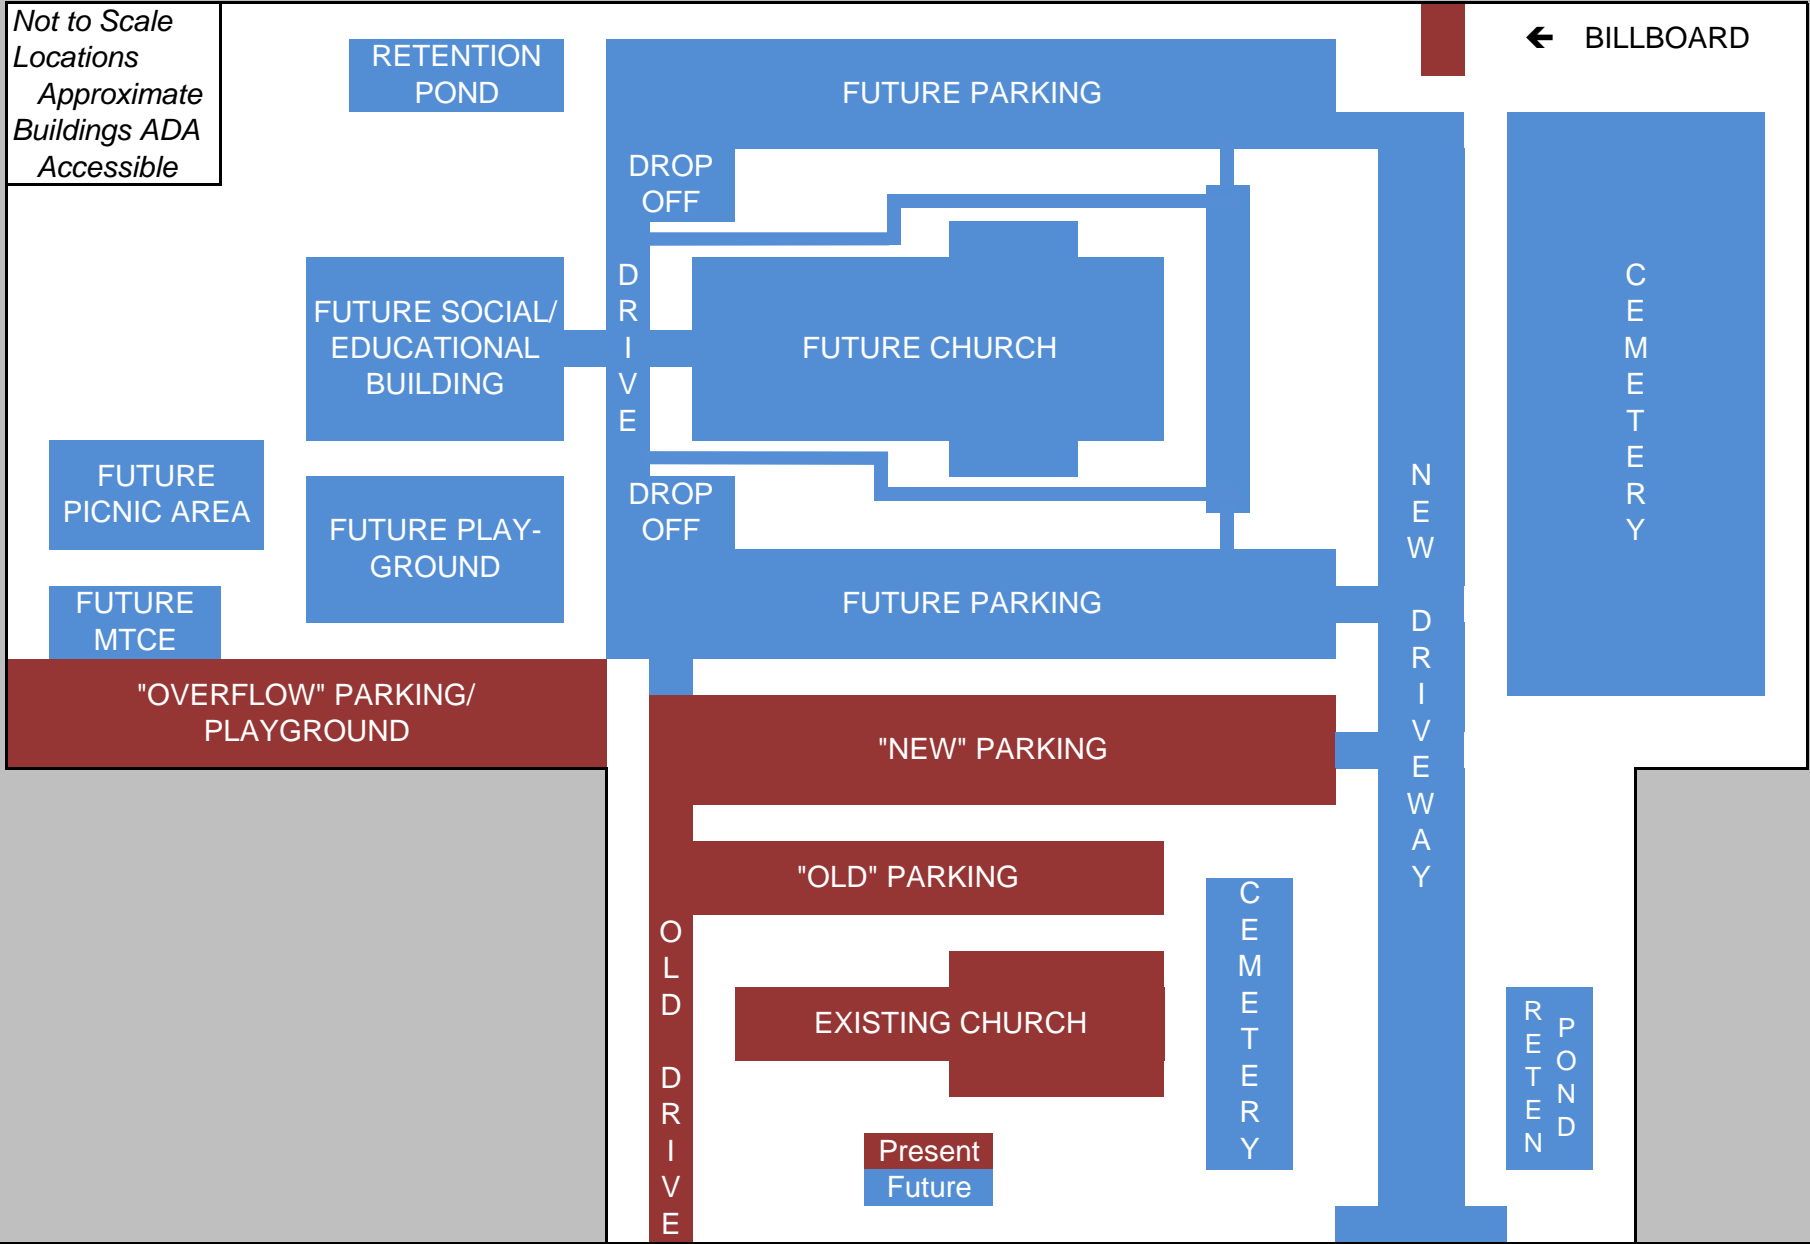

St. Vladimir Orthodox Church Community - Future Campus  
DRAFT - as of 8/26/13

INTERSTATE 94

Not to Scale  
Locations  
Approximate  
Buildings ADA  
Accessible

JACKSON RD.

St. Vladimir Orthodox Church Community - Future Campus  
DRAFT - as of 8/26/13

INTERSTATE 94

Not to Scale  
Locations  
Approximate  
Buildings ADA  
Accessible

Present  
Future

JACKSON RD.