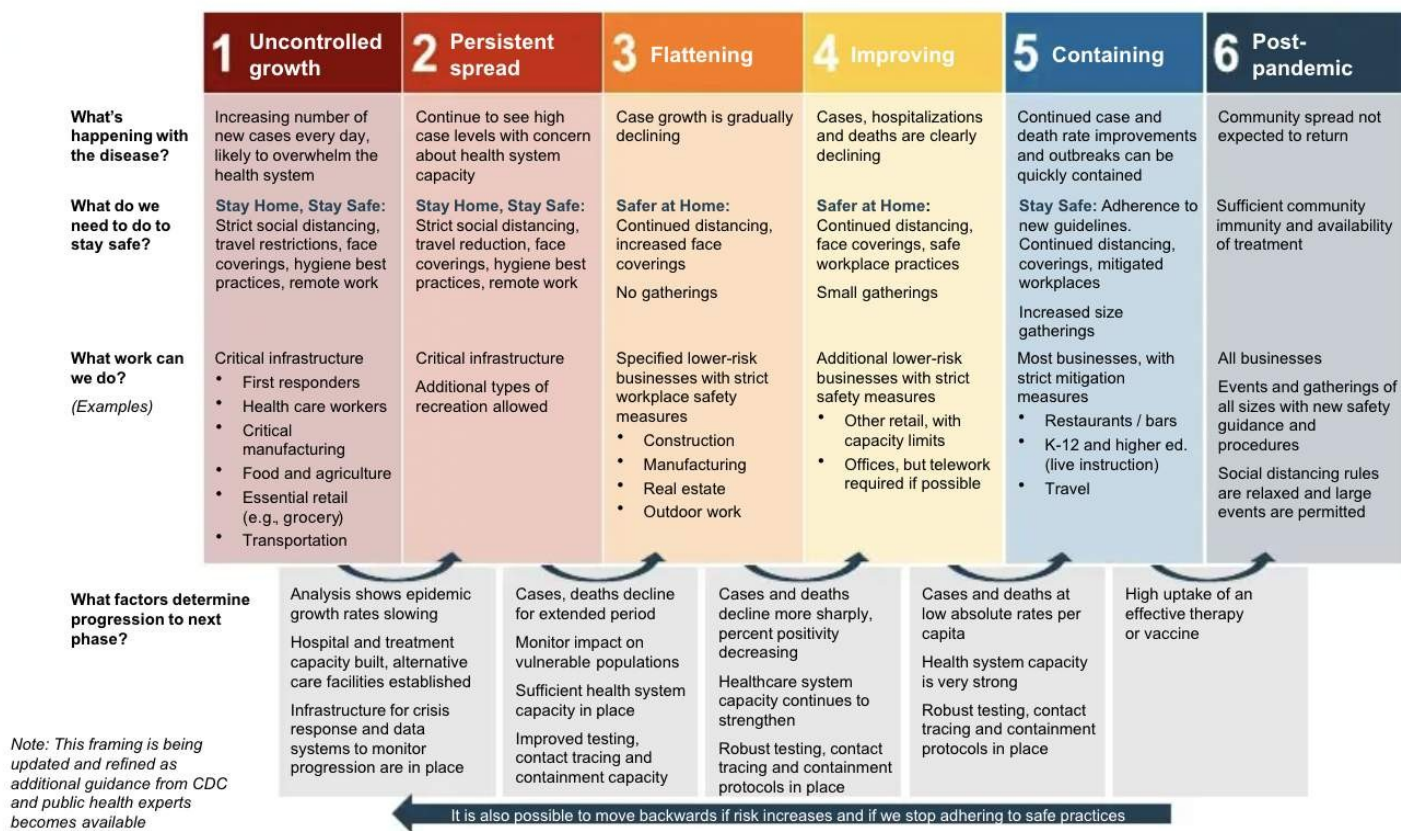

MI Safe Start & St. Vladimir Parish Plan

Our St. Vladimir Parish Plan will mirror the State of Michigan plan (above) since this is how the vast majority of Michigan citizens will understand the pandemic and quarantine situation in our state.

WE ARE AT STEP 5 AS OF 6/1/20

- Inside & Outside
 - All Screened for Symptoms/Exposure to Symptoms
 - Physically Distance 6 Feet
 - Hands Washed/Sanitized at Arrival & Departure
- Inside: Sign up to reserve spot ~ Outside: 100 max - no sign up
- Masks Required Inside + Recommended Outside
- Inside Liturgies: Communion for those Outside Take Place Just Outside Front Doors
- Bathrooms Cleaned After Each Use
- Divine Services Only – No Other Gatherings